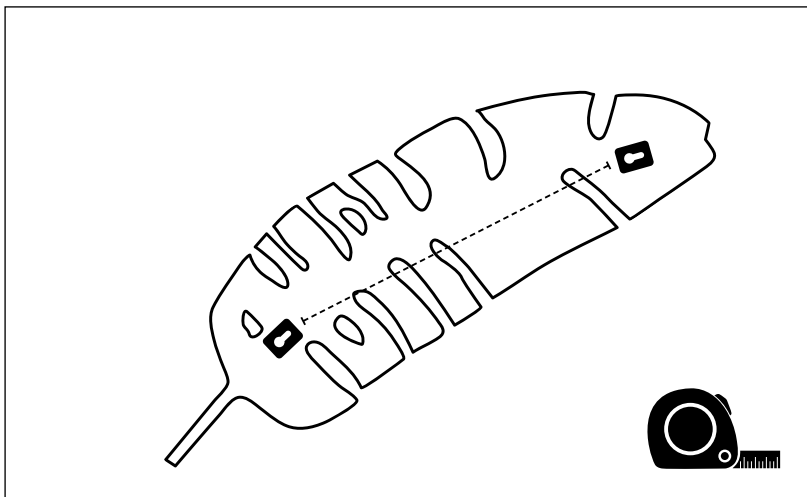

**SPECIFICS:**

**Dimensions (LxWxD):** 30x9x1.5cm

**Hanging System:** Sits flush to wall

**Material:** Cast Iron

**Finish:** Sheen

**Colour:** Gold

# Installation Guide

Please note that different wall types require specific screws and plugs to ensure structural integrity. We recommend that the sculpture is installed by a professional art installer. Please consult with a professional before installation.

## **STEP 1:**

Measure the distance between hanging fixtures on the back of the Leaf Out Wall Sculpture.

## **STEP 3:**

Place hanging fixtures on the back of the Leaf Out Wall Sculpture onto the screws. Repeat process as necessary with additional Leaf Out Wall Sculptures to build your feature.