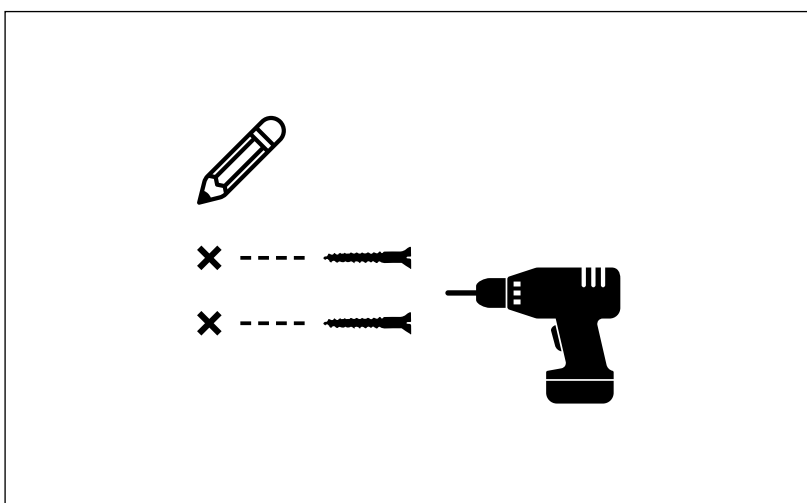

**SPECIFICS:**

**Dimensions (LxWxD):** 30x9x1.5cm

**Hanging System:** Sits flush to wall

**Material:** Cast Iron

**Finish:** Sheen

**Colour:** Gold

# Installation Guide

Please note that different wall types require specific screws and plugs to ensure structural integrity. We recommend that the sculpture is installed by a professional art installer. Please consult with a professional before installation.

## **STEP 1:**

Measure the distance between hanging fixtures on the back of the Leaf Out Wall Sculpture.