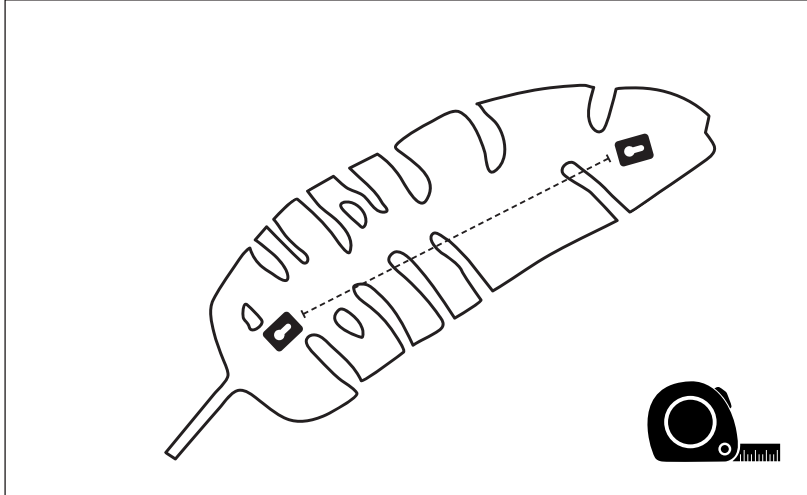

Leaf Out Large Wall Sculpture

URS119BLK

URBAN
ROAD

— URBANROAD.COM.AU

A beautifully textured black cast iron banana palm. Works with Leaf Out Medium and Leaf Out Small. Available in black or gold.

CARE INSTRUCTIONS: Dust as needed with a soft, slightly damp microfibre cloth. Do not use chemicals. Not suitable for outdoor use.

SPECIFICS:

Dimensions (LxWxD): 80x26x2.5cm

Hanging System: Sits flush to wall

Material: Cast Iron

Finish: Matt

Colour: Black

Installation Guide

Please note that different wall types require specific screws and plugs to ensure structural integrity. We recommend that the sculpture is installed by a professional art installer. Please consult with a professional before installation.

STEP 1:

Measure the distance between hanging fixtures on the back of the Leaf Out Wall Sculpture.

STEP 2:

Use a pencil to mark where screws will be placed on the wall based on your desired positioning of the sculpture. Use a drill to place two screws into the wall.

STEP 3:

Place hanging fixtures on the back of the Leaf Out Wall Sculpture onto the screws. Repeat process as necessary with additional Leaf Out Wall Sculptures to build your feature.