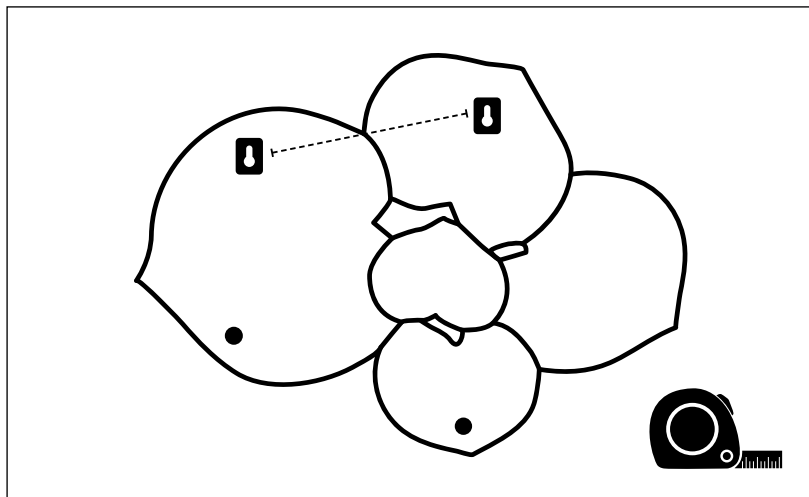

Monet Large Wall Sculpture

URS106GLD

URBAN
ROAD
— URBANROAD.COM.AU

A dramatic, gold-finished, cast iron sculpture featuring a grouping of five lily pads. Works with Monet Medium and Monet Small.

CARE INSTRUCTIONS: Dust as needed with a soft, slightly damp microfibre cloth. Do not use chemicals. Not suitable for outdoor use.

SPECIFICS:

Dimensions (LxWxD): 60x37x2cm

Hanging System: Sits flush to wall

Material: Cast Iron

Finish: Sheen

Colour: Gold

Installation Guide

Please note that different wall types require specific screws and plugs to ensure structural integrity. We recommend that the sculpture is installed by a professional art installer. Please consult with a professional before installation.

STEP 1:

Measure the distance between hanging fixtures on the back of the Monet Wall Sculpture.

STEP 2:

Use a pencil to mark where screws will be placed on the wall based on your desired positioning of the sculpture. Use a drill to place two screws into the wall.