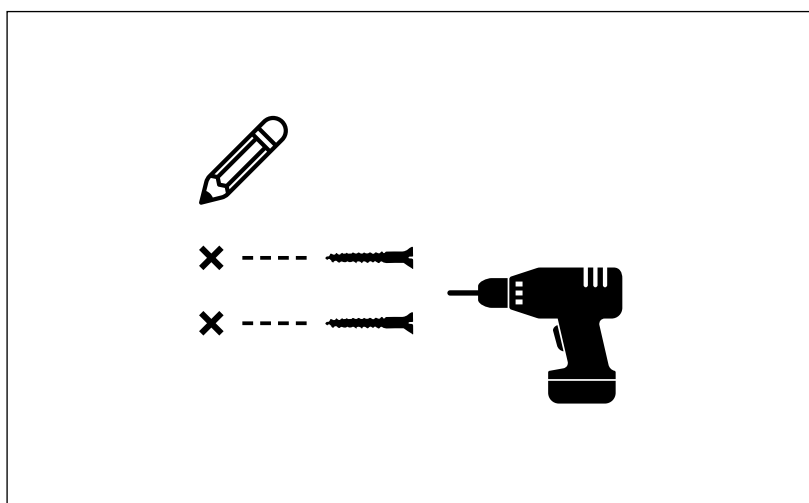

Monet Large Wall Sculpture

URS106GLD

URBAN
ROAD
— URBANROAD.COM.AU

A dramatic, gold-finished, cast iron sculpture featuring a grouping of five lily pads. Works with Monet Medium and Monet Small.

CARE INSTRUCTIONS: Dust as needed with a soft, slightly damp microfibre cloth. Do not use chemicals. Not suitable for outdoor use.

SPECIFICS:

Dimensions (LxWxD): 60x37x2cm

Hanging System: Sits flush to wall

Material: Cast Iron

Finish: Sheen

Colour: Gold

Installation Guide

Please note that different wall types require specific screws and plugs to ensure structural integrity. We recommend that the sculpture is installed by a professional art installer. Please consult with a professional before installation.

STEP 1:

Measure the distance between hanging fixtures on the back of the Monet Wall Sculpture.

STEP 2:

Use a pencil to mark where screws will be placed on the wall based on your desired positioning of the sculpture. Use a drill to place two screws into the wall.