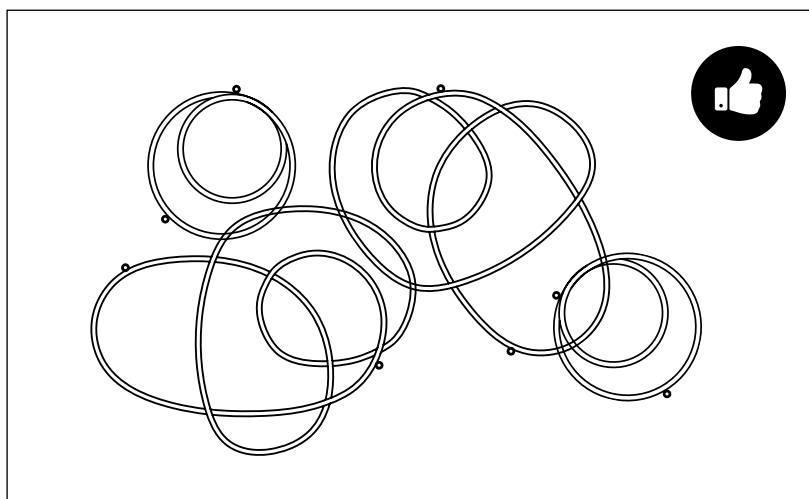

Coil Wall Sculpture

URS104GLD

URBAN
ROAD

— URBANROAD.COM.AU

An intricately structured iron sculpture that features a circular, looped line. Pairs with Whirl sculpture. Available in black, white or gold.

CARE INSTRUCTIONS: Dust as needed with a soft, slightly damp microfibre cloth. Do not use chemicals. Not suitable for outdoor use.

SPECIFICS:

Dimensions (LxWxD): 25x25x2cm

Hanging System: Sits 2.5cm from wall

Material: Iron

Finish: Sheen

Colour: Gold

Installation Guide

Please note that different wall types require specific screws and plugs to ensure structural integrity. We recommend that the sculpture is installed by a professional art installer. Please consult with a professional before installation.

STEP 1:

Hold up the Coil Wall Sculpture at the desired position and angle on your wall.

STEP 2:

Using a drill, screw straight into the wall through the corresponding hanging fixtures in the sculpture.

STEP 3: