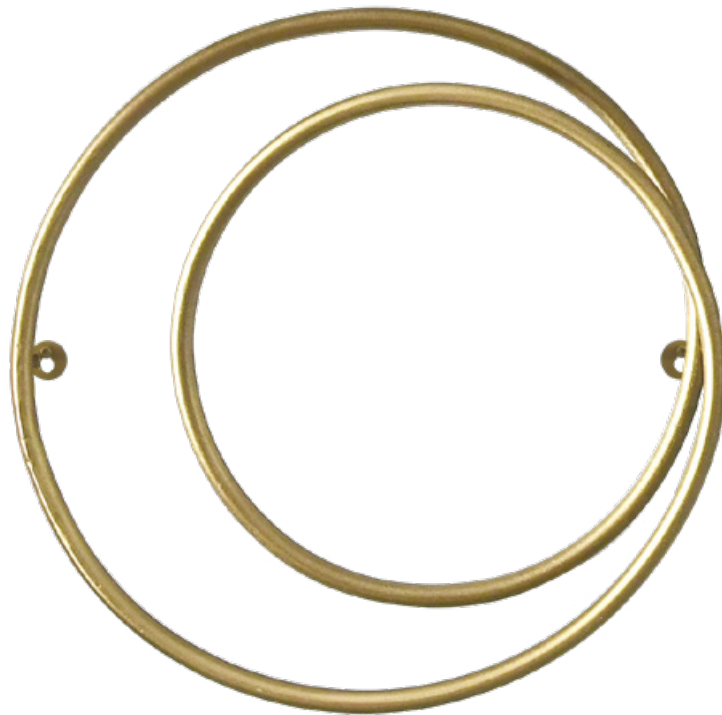

Coil Wall Sculpture

URS104GLD

URBAN
ROAD

— URBANROAD.COM.AU

An intricately structured iron sculpture that features a circular, looped line. Pairs with Whirl sculpture. Available in black, white or gold.

CARE INSTRUCTIONS: Dust as needed with a soft, slightly damp microfibre cloth. Do not use chemicals. Not suitable for outdoor use.

SPECIFICS:

Dimensions (LxWxD): 25x25x2cm

Hanging System: Sits 2.5cm from wall

Material: Iron

Finish: Sheen

Colour: Gold

Installation Guide

Please note that different wall types require specific screws and plugs to ensure structural integrity. We recommend that the sculpture is installed by a professional art installer. Please consult with a professional before installation.

STEP 1:

Hold up the Coil Wall Sculpture at the desired position and angle on your wall.

STEP 2:

Using a drill, screw straight into the wall through the corresponding hanging fixtures in the sculpture.

STEP 3: