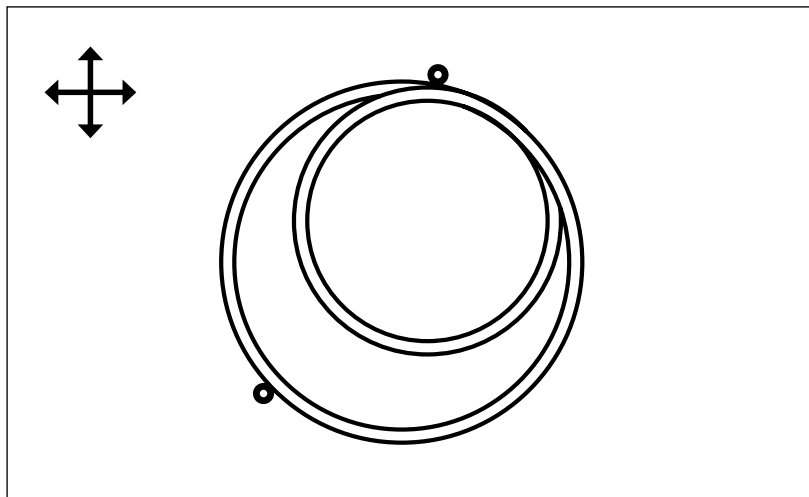

SPECIFICS:

Dimensions (LxWxD): 25x25x2cm

Hanging System: Sits 2.5cm from wall

Material: Iron

Finish: Sheen

Colour: Gold

Installation Guide

Please note that different wall types require specific screws and plugs to ensure structural integrity. We recommend that the sculpture is installed by a professional art installer. Please consult with a professional before installation.

STEP 1:

Hold up the Coil Wall Sculpture at the desired position and angle on your wall.

STEP 2:

Using a drill, screw straight into the wall through the corresponding hanging fixtures in the sculpture.

STEP 3: