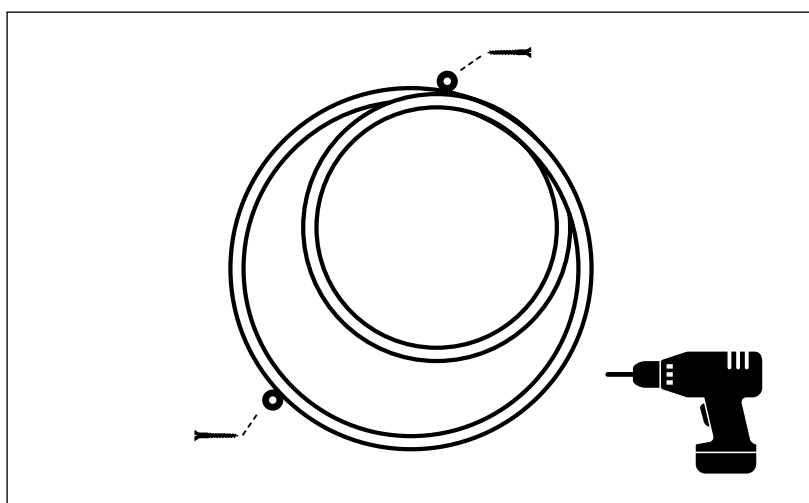

SPECIFICS:

Dimensions (LxWxD): 25x25x2cm

Hanging System: Sits 2.5cm from wall

Material: Iron

Finish: Sheen

Colour: Gold

Installation Guide

Please note that different wall types require specific screws and plugs to ensure structural integrity. We recommend that the sculpture is installed by a professional art installer. Please consult with a professional before installation.

STEP 1:

Hold up the Coil Wall Sculpture at the desired position and angle on your wall.

STEP 2:

Using a drill, screw straight into the wall through the corresponding hanging fixtures in the sculpture.

STEP 3: